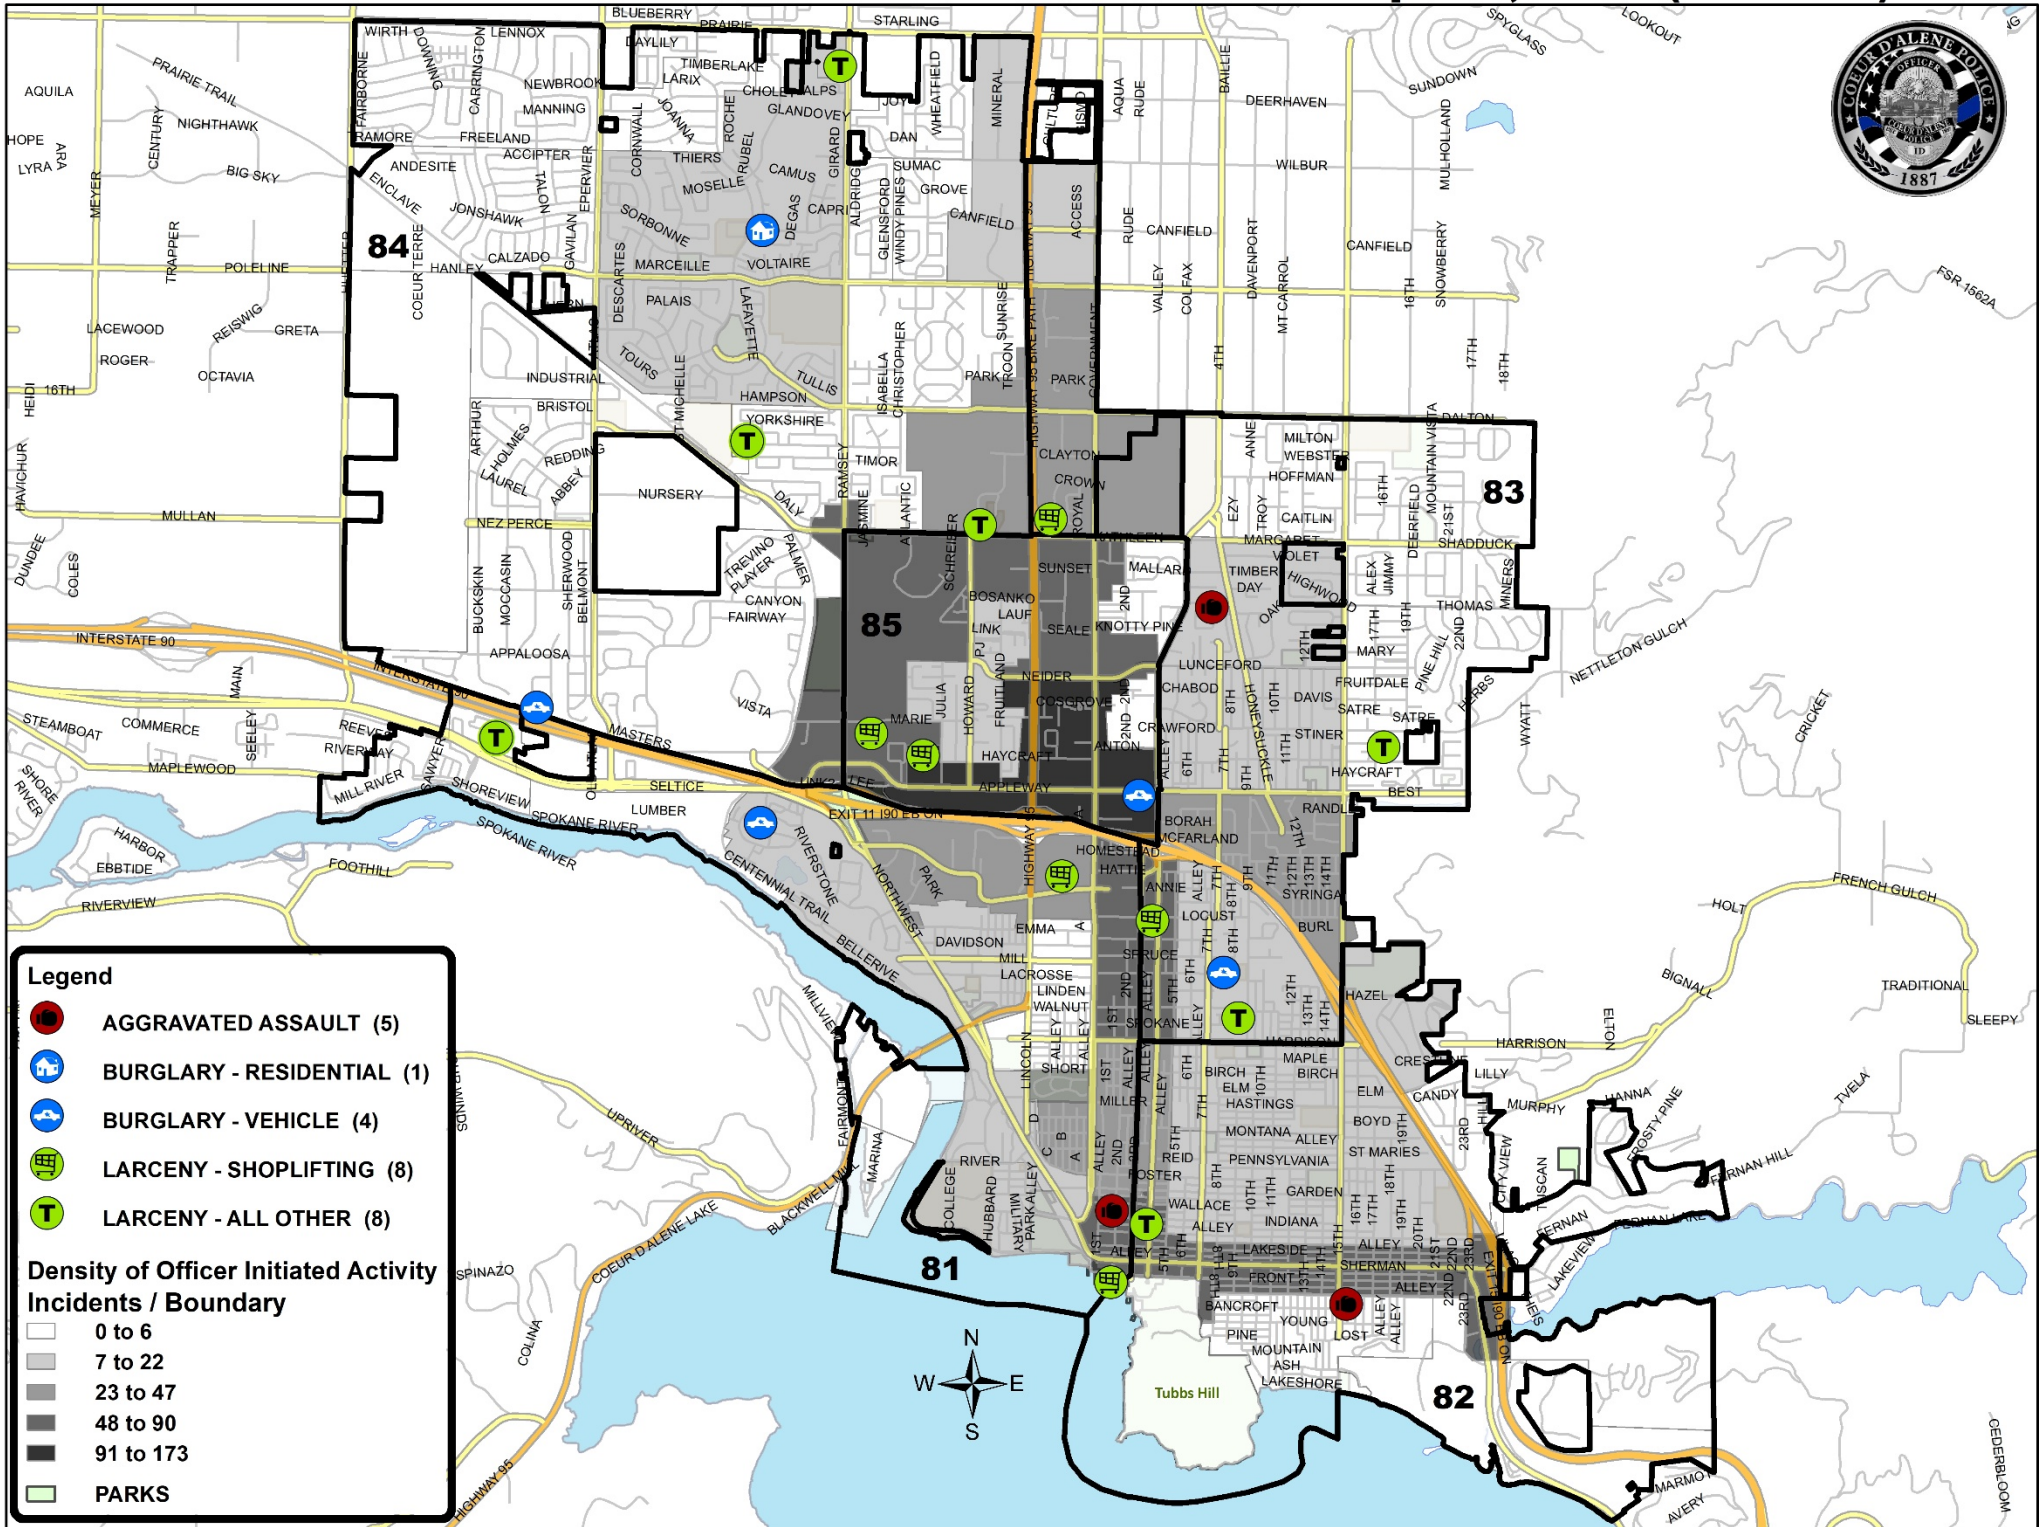

Coeur d'Alene Police: Part 1 Crimes - 28 Day Analysis												
OFFENSE	Normal Weekly Range	CURRENT 28 DAYS				TOTAL	PRIOR 28 DAYS				TOTAL	28 Day Total % Change
Week Beginning:		4/2	3/26	3/19	3/12		3/5	2/26	2/19	2/12		
Aggravated Assault	0-3	1	1	2	1	5	2	3	0	1	6	-17%
Arson	0-0	0	0	0	0	0	0	0	0	0	0	0%
Auto Burglary	0-5	0	1	2	1	4	3	0	1	0	4	0%
Burglary - Non Resid	0-1	0	0	0	0	0	0	0	0	0	0	0%
Burglary - Resid	0-2	1	0	0	0	1	1	0	0	1	2	-50%
Rape	0-2	0	0	0	1	1	1	0	1	0	2	-50%
Homicide	0-0	0	0	0	0	0	0	0	0	0	0	0%
Robbery - Commercial	0-0	0	0	0	0	0	0	0	0	0	0	0%
Robbery - Person	0-0	0	0	0	0	0	0	1	0	0	1	-100%
Theft	4-9	3	6	5	3	17	5	6	7	3	21	-19%
Vehicle Theft	0-1	0	0	0	0	0	2	0	0	0	2	-100%
TOTAL	8-18	5	8	9	6	28	14	10	9	5	38	-26%

These statistics are preliminary counts of the original police incident reports and may vary from the final UCR (Uniform Crime Reporting) statistics published by the FBI.

Aggravated Assault (1)
W Canfield Ave – Domestic related. Suspect arrested.

Burglary – Resid (1)
W Canfield Ave – Domestic related Suspect arrested.

Theft (3)
N 4th St – A door dash driver stole the victim’s groceries. Case active.
W Kathleen Ave – Shoplifting case. Case active.
W Ironwood Dr – Shoplifter stole a one wheel. Case active.

Coeur d'Alene Police Accidents: March 12 – April 8, 2026 (4 Weeks) With Temporal Heat Index (Time of Day / Day of Week)

- Multiple Accident Locations**
- N. Ramsey Rd. & W. Golf Course Rd. (3)
 - Northwest Blvd & I-90 (2)
 - N Ramsey Rd. & W. Dalton Ave. (2)
 - N. 3rd St. & E. Poplar Ave. (2)