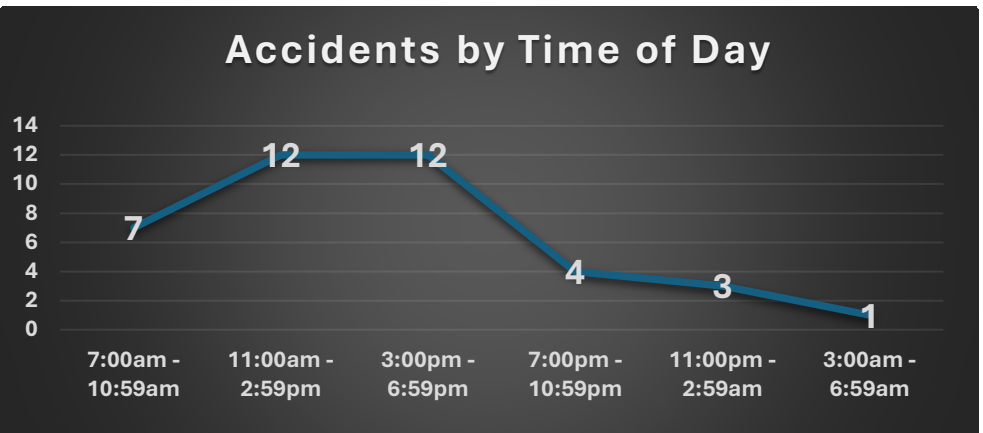

These statistics are preliminary counts of the original police incident reports and may vary from the final UCR (Uniform Crime Reporting) statistics published by the FBI.

Aggravated Assault (1)
W Canfield Ave – Domestic related. Suspect arrested.

15 Incidents Closed by Arrest / 1 Incident Closed by Protective Custody Hold		
Warrant – 4	Drugs – 4	DUI – 3
Disorderly Conduct – 2	Weapon Offense – 1	Domestic Violence – 1

Coeur d'Alene Police Part One Crimes: March 12 - April 8, 2026 (4 Weeks)

Coeur d'Alene Police Accidents: March 12 – April 8, 2026 (4 Weeks) With Temporal Heat Index (Time of Day / Day of Week)

- Multiple Accident Locations**
- N. Ramsey Rd. & W. Golf Course Rd. (3)
 - Northwest Blvd & I-90 (2)
 - N Ramsey Rd. & W. Dalton Ave. (2)
 - N. 3rd St. & E. Poplar Ave. (2)