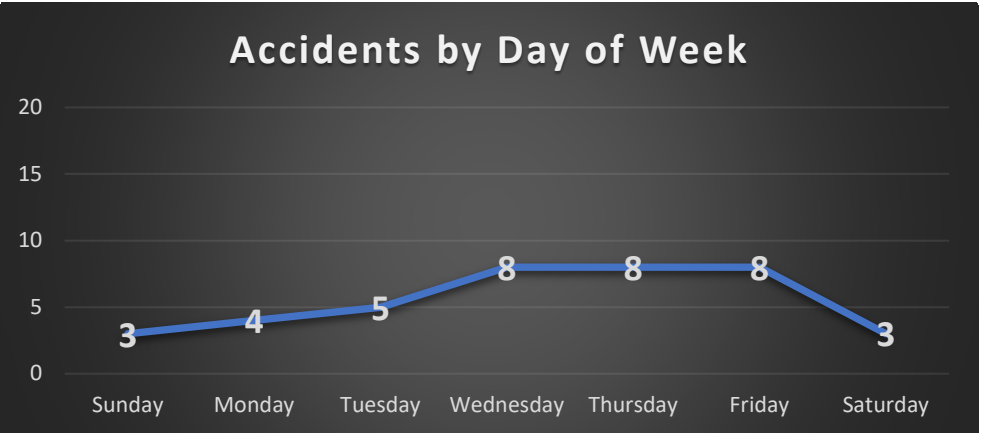

Sun	Mon	Tue	Wed	Thu	Fri	Sat	Total
00	0	0	0	0	0	1	0	1
05	0	0	0	1	0	0	0	1
07	0	0	0	2	0	0	1	3
08	0	0	0	0	0	1	0	1
09	1	0	1	0	0	0	0	2
10	0	0	0	0	0	0	1	1
11	0	1	0	0	0	0	1	2
12	0	0	1	0	0	3	0	4
13	0	0	1	1	0	0	0	2
14	1	0	0	1	1	1	0	4
15	0	0	1	0	2	1	0	4
16	0	2	0	0	2	0	0	4
17	0	0	0	1	1	0	0	2
18	0	0	1	0	0	1	0	2
19	1	0	0	1	1	0	0	3
21	0	0	0	1	0	0	0	1
23	0	1	0	0	1	0	0	2
Total	3	4	5	8	8	8	3	39