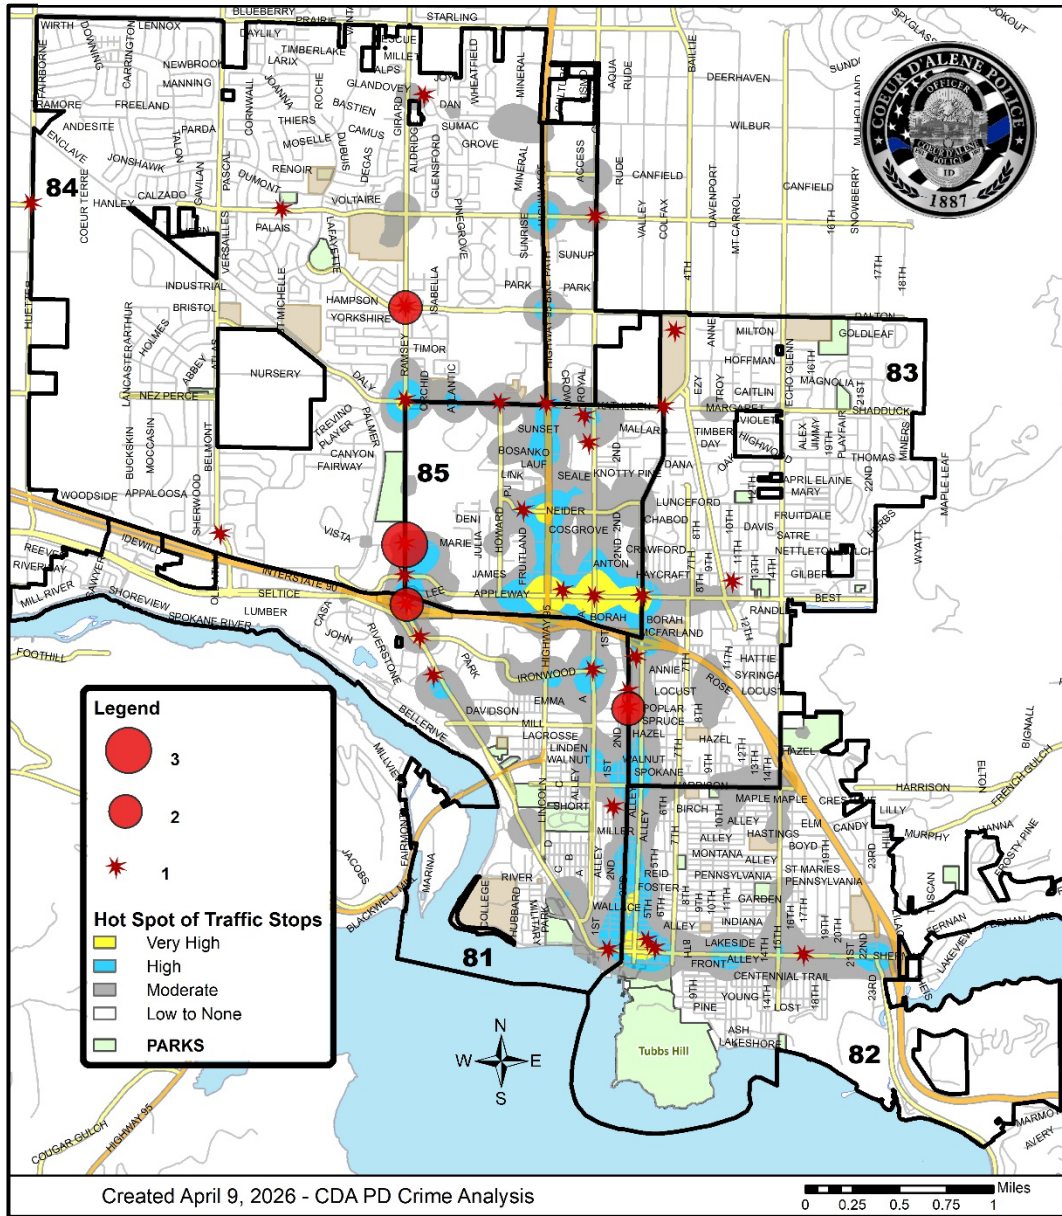

Coeur d'Alene Police Traffic Stops / Accidents: March 12 – April 8, 2026 (4 Weeks) With Temporal Heat Index (Time of Day / Day of Week)