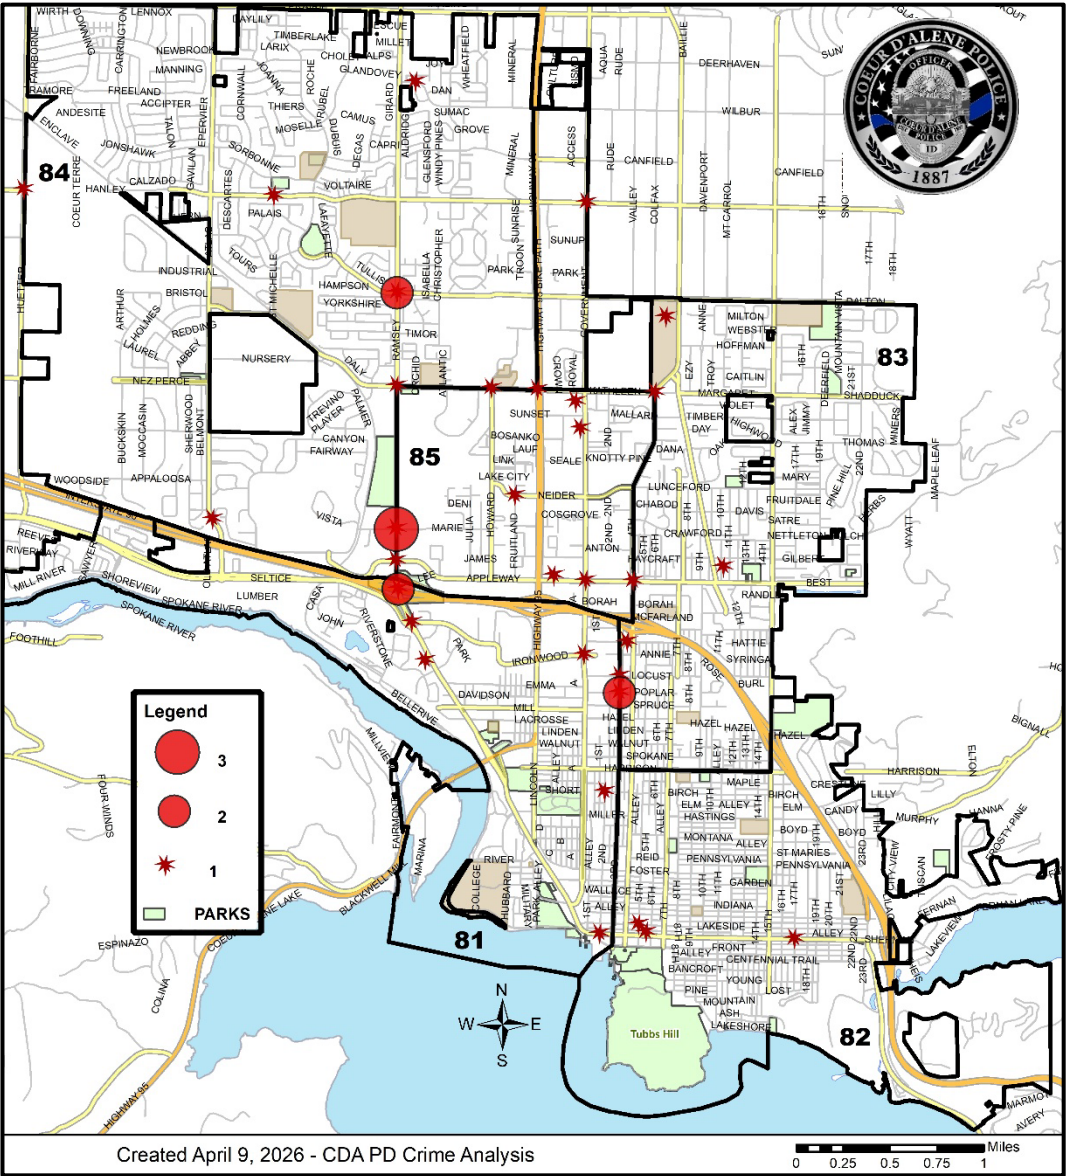

These statistics are preliminary counts of the original police incident reports and may vary from the final UCR (Uniform Crime Reporting) statistics published by the FBI.

Aggravated Assault (1)
W Canfield Ave – Domestic related. Suspect arrested.

Burglary – Resid (1)
W Canfield Ave – Domestic related Suspect arrested.

Theft (3)
N 4th St – A door dash driver stole the victim’s groceries. Case active.
W Kathleen Ave – Shoplifting case. Case active.
W Ironwood Dr – Shoplifter stole a one wheel. Case active.

15 Incidents Closed by Arrest / 1 Incident Closed by Protective Custody Hold		
Warrant – 4	Drugs – 4	DUI – 3
Disorderly Conduct – 2	Weapon Offense – 1	Domestic Violence – 1

Coeur d'Alene Police Part One Crimes: March 12 - April 8, 2026 (4 Weeks)

Coeur d'Alene Police Accidents: March 12 – April 8, 2026 (4 Weeks) With Temporal Heat Index (Time of Day / Day of Week)

- Multiple Accident Locations**
- N. Ramsey Rd. & W. Golf Course Rd. (3)
 - Northwest Blvd & I-90 (2)
 - N Ramsey Rd. & W. Dalton Ave. (2)
 - N. 3rd St. & E. Poplar Ave. (2)