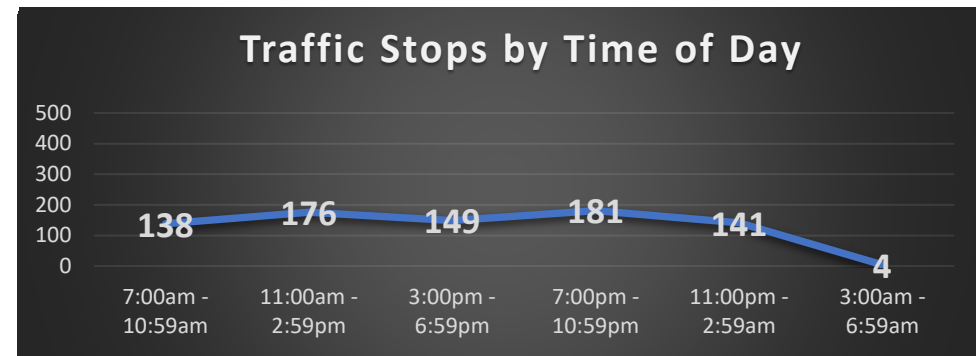

Coeur d'Alene Police Traffic Stops / Accidents: March 12 – April 8, 2026 (4 Weeks) With Temporal Heat Index (Time of Day / Day of Week)